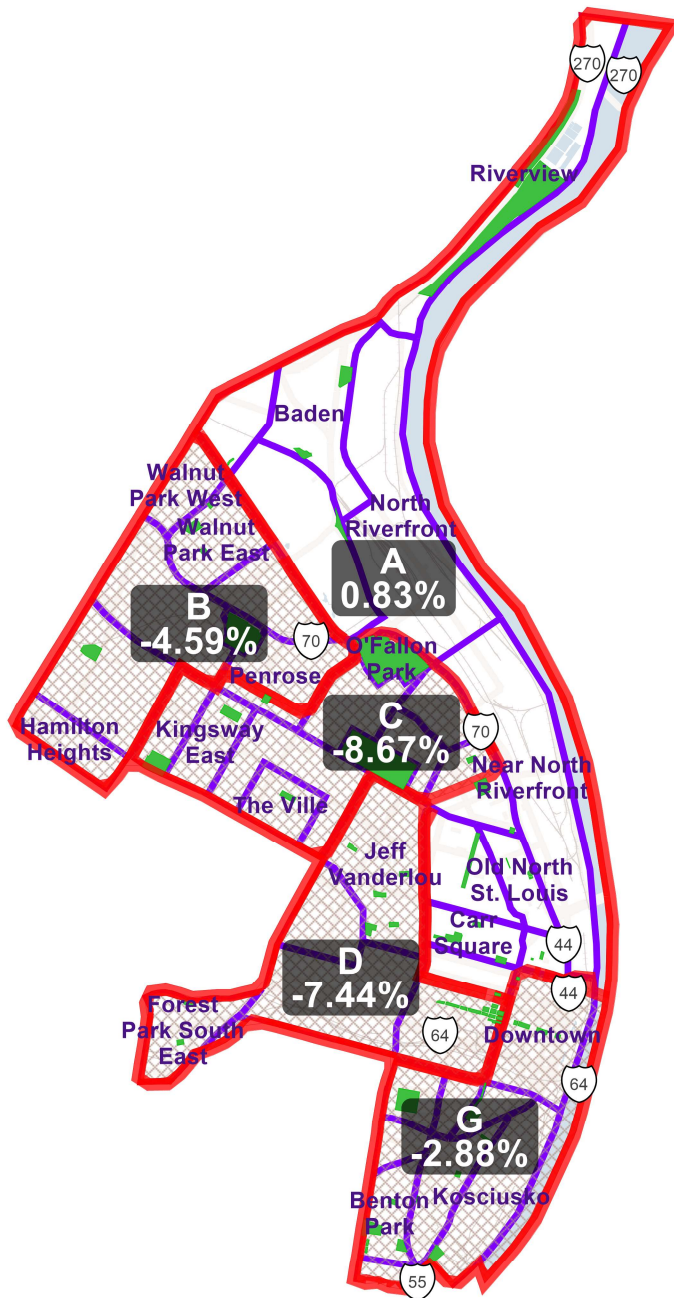

DRAFT 11/1/2021

District: A and Vicinity Ward A

Field	Value
District	A
Population	21720
Deviation	179
% Deviation	0.83%
White	2692
% White	12.39%
Black	17885
% Black	82.34%
AmIndian	67
% AmIndian	0.31%
Asian	111
% Asian	0.51%
Hawaiian	7
% Hawaiian	0.03%
Other	203
% Other	0.93%
All Races	0
% All Races	0%
NH_All Races	0
% NH_All Races	0%
18+_All Races	0
% 18+_All Races	0%
NH18+_All Races	0
% NH18+_All Races	0%
18+_Pop	16728
% 18+_Pop	77.02%
18+_Wht	2531
% 18+_Wht	11.65%
18+_Blk	13348
% 18+_Blk	61.45%
18+_Ind	37
% 18+_Ind	0.17%
18+_Asn	94
% 18+_Asn	0.43%
18+_Hwn	6
% 18+_Hwn	0.03%
18+_Oth	159
% 18+_Oth	0.73%
Housing Units	12444
% Housing Units	57.29%